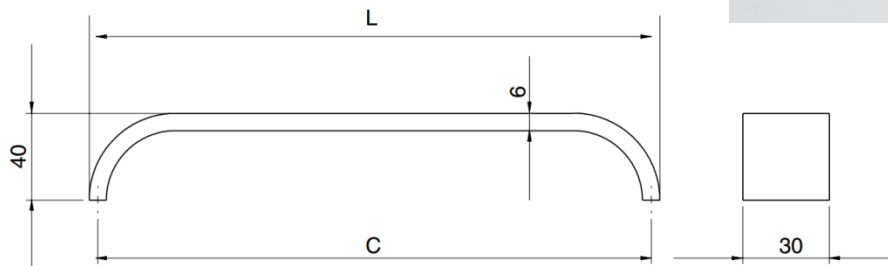

GDSI-110 Stainless Steel Handle

Material

- Stainless steel 304, satin finish

Part No.	C	L	P
GDSI-110-96	96	126	30
GDSI-110-128	128	158	
GDSI-110-160	160	190	
GDSI-110-192	192	222	
GDSI-110-320	320	350	
GDSI-110-512	512	542	

GDSI-120 Stainless Steel Handle

Material

- Stainless steel 304, satin finish

Part No.	L	C
GDSI-120-96	102	96
GDSI-120-128	134	128
GDSI-120-160	166	160
GDSI-120-192	196	192
GDSI-120-320	326	320
GDSI-120-512	518	512