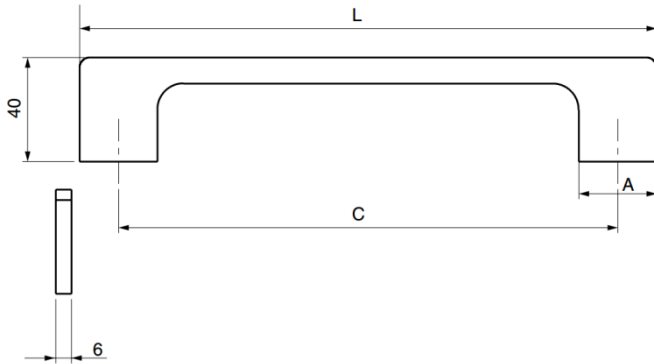

GDSI-110 Stainless Steel Handle

Material

- Stainless steel 304, satin finish

Part No.	C	L	P
GDSI-110-96	96	126	30
GDSI-110-128	128	158	
GDSI-110-160	160	190	
GDSI-110-192	192	222	
GDSI-110-320	320	350	
GDSI-110-512	512	542	

GDSI-120 Stainless Steel Handle

Material

- Stainless steel 304, satin finish

Part No.	L	C
GDSI-120-96	102	96
GDSI-120-128	134	128
GDSI-120-160	166	160
GDSI-120-192	196	192
GDSI-120-320	326	320
GDSI-120-512	518	512